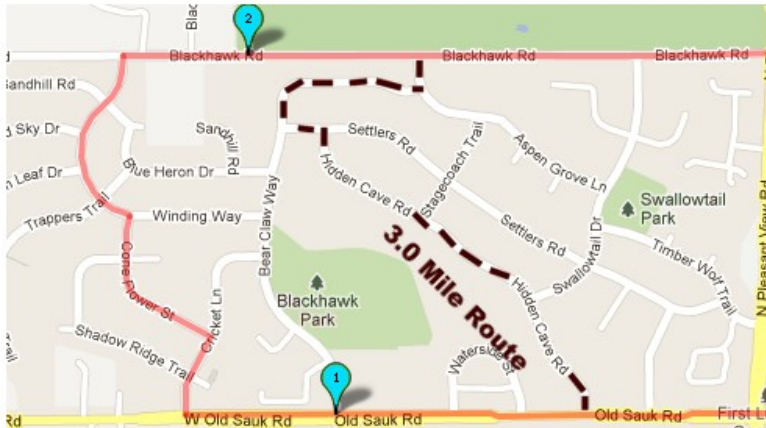

**5.0 Mile Route**

**Old Sauk to Cricket In (right)  
to Cone FlowerSt (left)  
to Winding Way (left)  
to Bear Claw (left)  
to Blackhawk (right)  
to Demming way (left)  
to Greenway (right)  
to John Q Hammond (right)  
to Fourier (left)  
to Excelsior (left)  
to Old Sauk (right)**

**3.0 Mile Route**

**Old Sauk to Hidden Cave (right)  
to Settlers Run (left)  
to Bear Claw (right)  
to Aspen Grove In (left)  
to Blackhawk (right)  
to Demming way (right)  
to Heartland Trail (right)  
to Old Sauk (left)**