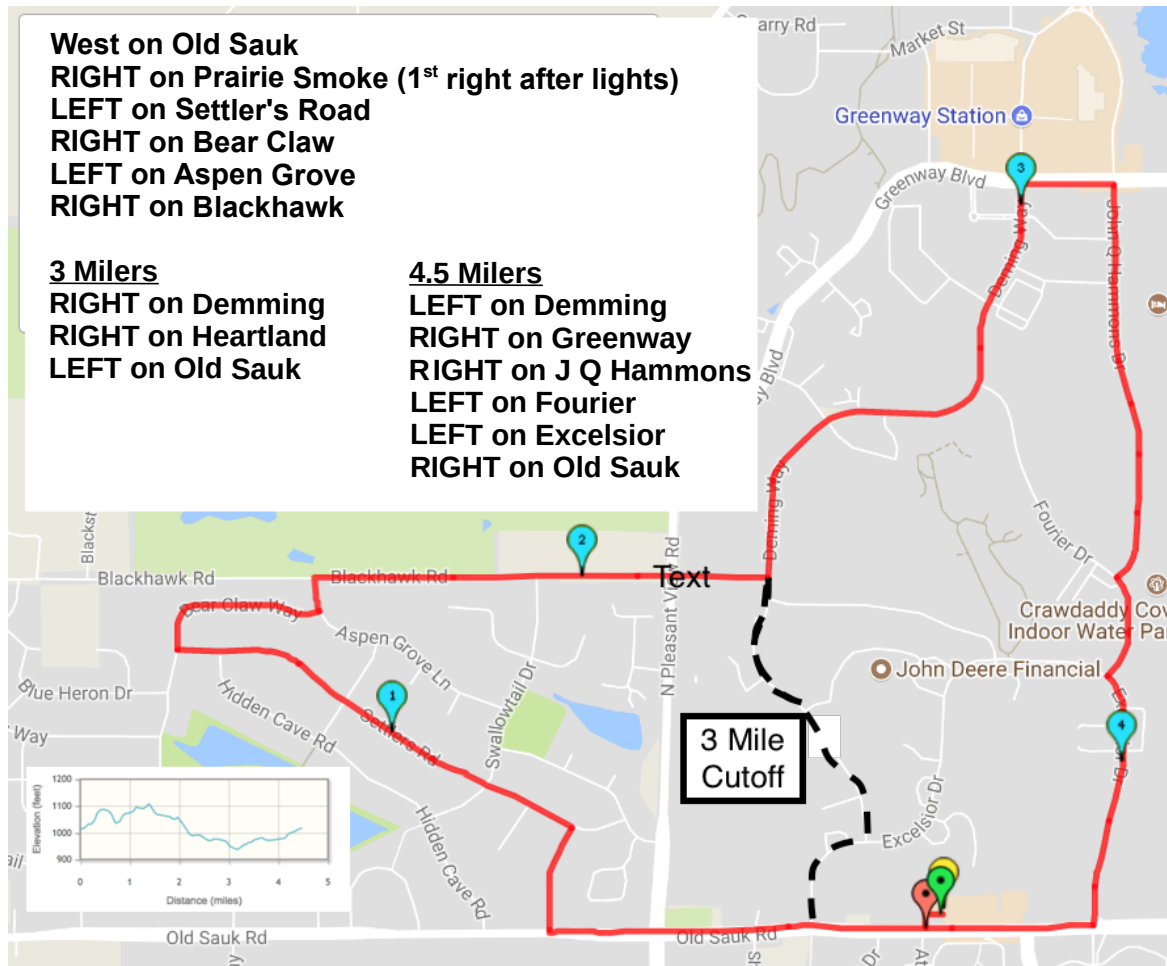

West on Old Sauk
RIGHT on Prairie Smoke (1st right after lights)
LEFT on Settler's Road
RIGHT on Bear Claw
LEFT on Aspen Grove
RIGHT on Blackhawk

3 Milers
RIGHT on Demming
RIGHT on Heartland
LEFT on Old Sauk

4.5 Milers
LEFT on Demming
RIGHT on Greenway
RIGHT on J Q Hammons
LEFT on Fourier
LEFT on Excelsior
RIGHT on Old Sauk

West on Old Sauk
RIGHT on Prairie Smoke (1st right after lights)
LEFT on Settler's Road
RIGHT on Bear Claw
LEFT on Aspen Grove
RIGHT on Blackhawk

3 Milers
RIGHT on Demming
RIGHT on Heartland
LEFT on Old Sauk

4.5 Milers
LEFT on Demming
RIGHT on Greenway
RIGHT on J Q Hammons
LEFT on Fourier
LEFT on Excelsior
RIGHT on Old Sauk